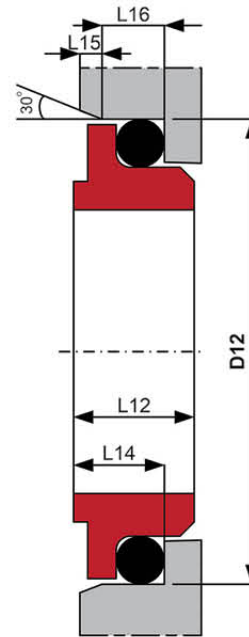

## Stationary Seat Type G42

- Material : Carbon (Solid)

### Dimensional Data (mm)

D1	D12	L12	L14	L15	L16
10	19.2	7.5	6.6	1.2	3.8
12	21.6	6.5	5.6	1.2	3.8
14	24.6	6.5	5.6	1.2	3.8
15	24.6	7.5	6.6	1.2	3.8
16	28.0	8.5	7.5	1.5	5.0
18	30.0	9.0	8.0	1.5	5.0
20	35.0	8.5	7.5	1.5	5.0
22	35.0	8.5	7.5	1.5	5.0
24	38.0	8.5	7.5	1.5	5.0
25	38.0	8.5	7.5	1.5	5.0
28	42.0	10.0	9.0	1.5	5.0
30	45.0	11.5	10.5	1.5	5.0
32	48.0	11.5	10.5	1.5	5.0
33	50.0	12.0	10.5	1.5	5.0
35	52.0	12.0	11.0	1.5	5.0
38	55.0	11.3	10.3	1.5	5.0
40	58.0	11.8	10.8	1.5	5.0
43	62.0	13.2	12.0	2.0	6.0
45	64.0	12.8	11.6	2.0	6.0
48	68.4	12.8	11.6	2.0	6.0
50	69.3	12.8	11.6	2.0	6.0
53	72.3	13.5	12.3	2.0	6.0
55	75.4	14.5	13.3	2.0	6.0
58	78.4	14.5	13.3	2.0	6.0
60	80.4	14.5	13.3	2.0	6.0
63	83.4	14.2	13.3	2.0	6.0
65	85.4	14.2	13.0	2.0	6.0
68	91.5	14.9	13.7	2.0	6.0
70	92.0	14.2	13.0	2.0	6.0
75	99.0	15.2	14.8	2.0	6.0
80	104.0	16.2	14.8	2.0	6.0
85	109.0	16.0	14.8	2.0	6.0
90	114.0	16.0	14.8	2.0	6.0
95	120.3	17.0	15.8	2.0	6.0
100	123.3	17.0	15.8	2.0	6.0

\* Other sizes are available upon request.