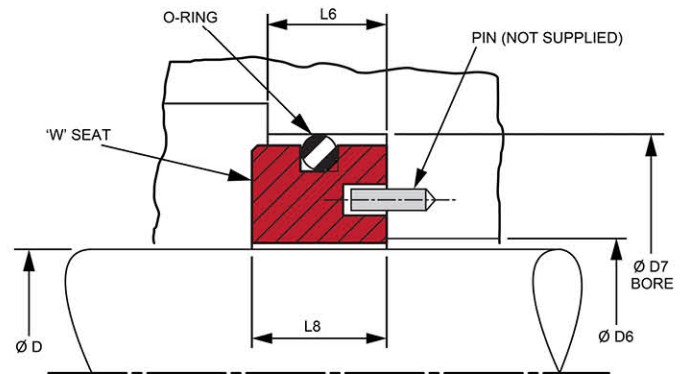

Standard Seat

Type W

Dimensional Data (mm.)

Seat Size (Inches)	D	D6	D7	L6	L8
0.375	9.52	11.0	24.60	7.1	8.7
0.500	12.70	13.5	27.80	7.1	8.7
0.625	15.87	17.0	30.95	8.7	10.3
0.750	19.05	20.0	34.15	8.7	10.3
0.813	20.63	21.5	35.70	8.7	10.3
0.875	22.22	23.0	37.30	8.7	10.3
1.000	25.40	26.5	40.50	8.7	10.3
1.125	28.57	29.5	47.65	10.3	11.9
1.250	31.75	32.5	50.80	10.3	11.9
1.375	34.92	36.5	54.00	10.3	11.9
1.500	38.10	39.5	57.15	10.3	11.9
1.625	41.27	42.5	60.35	10.3	11.9
1.750	44.45	46.0	63.50	10.3	11.9
1.875	47.62	49.0	66.70	10.3	11.9
2.000	50.80	52.0	69.85	11.9	13.5
2.125	53.97	55.5	73.05	11.9	13.5
2.250	57.15	58.5	76.20	11.9	13.5
2.375	60.32	61.5	79.40	11.9	13.5
2.500	63.50	65.0	82.55	11.9	13.5
2.625	66.67	68.0	92.10	14.3	15.9
2.750	69.85	71.0	95.25	14.3	15.9
2.875	73.02	74.5	98.45	14.3	15.9
3.000	76.20	77.5	101.60	14.3	15.9
3.125	79.37	80.5	111.15	18.3	19.9
3.250	82.55	84.0	114.30	18.3	19.9
3.375	85.72	87.0	117.50	18.3	19.9
3.500	88.90	90.5	120.65	18.3	19.9
3.625	92.07	93.5	123.85	18.3	19.9
3.750	95.25	96.5	127.00	18.3	19.9
3.875	98.42	100.0	130.20	18.3	19.9
4.000	101.60	103.0	133.35	18.3	19.9

* Other sizes are available upon request.