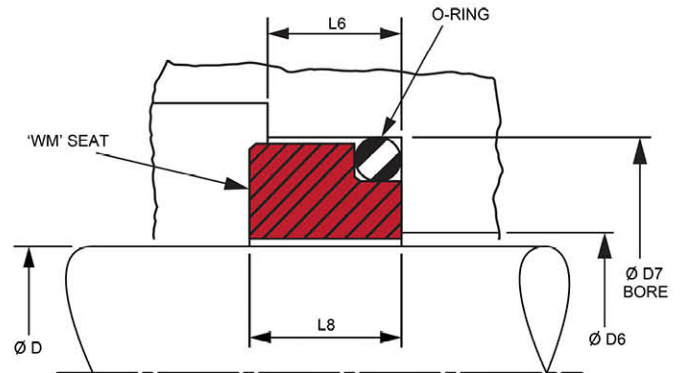

Standard Seat

Type WM

Dimensional Data (mm.)

Seat Size (Inches)	D	D6	D7	L6	L8
0.375	9.52	11.0	24.60	7.1	8.7
0.500	12.70	13.5	27.80	7.1	8.7
0.625	15.87	17.0	30.95	8.7	10.3
0.750	19.05	20.0	34.15	8.7	10.3
0.813	20.63	21.5	35.70	8.7	10.3
0.875	22.22	23.0	37.30	8.7	10.3
1.000	25.40	26.5	40.50	8.7	10.3
1.125	28.57	29.5	47.65	10.3	11.9
1.250	31.75	32.5	50.80	10.3	11.9
1.375	34.92	36.5	54.00	10.3	11.9
1.500	38.10	39.5	57.15	10.3	11.9
1.625	41.27	42.5	60.35	10.3	11.9
1.750	44.45	46.0	63.50	10.3	11.9
1.875	47.62	49.0	66.70	10.3	11.9
2.000	50.80	52.0	69.85	11.9	13.5
2.125	53.97	55.5	73.05	11.9	13.5
2.250	57.15	58.5	76.20	11.9	13.5
2.375	60.32	61.5	79.40	11.9	13.5
2.500	63.50	65.0	82.55	11.9	13.5
2.625	66.67	68.0	92.10	14.3	15.9
2.750	69.85	71.0	95.25	14.3	15.9
2.875	73.02	74.5	98.45	14.3	15.9
3.000	76.20	77.5	101.60	14.3	15.9
3.125	79.37	80.5	111.15	18.3	19.9
3.250	82.55	84.0	114.30	18.3	19.9
3.375	85.72	87.0	117.50	18.3	19.9
3.500	88.90	90.5	120.65	18.3	19.9
3.625	92.07	93.5	123.85	18.3	19.9
3.750	95.25	96.5	127.00	18.3	19.9
3.875	98.42	100.0	130.20	18.3	19.9
4.000	101.60	103.0	133.35	18.3	19.9

* Other sizes are available upon request.